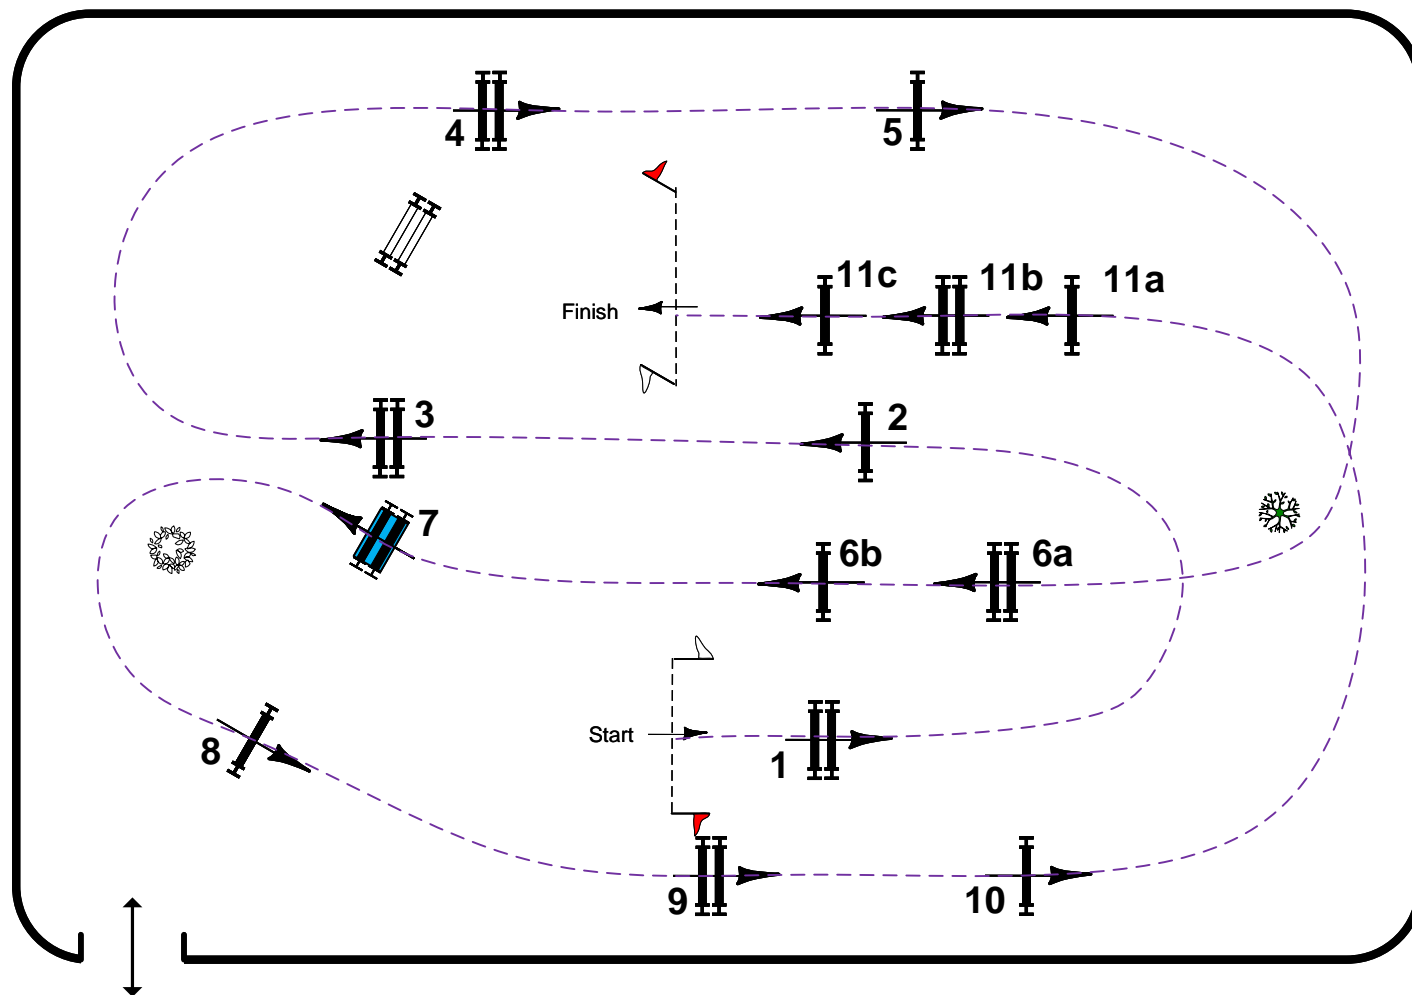

Longleaf Pine Horse Trials - 2023

Edith Overly Memorial Arena

Sunday, April 16, 2023

Class:

Intermediate 1.20m

Speed: 350 m/min

Length: 490 m

Time allowed: 84 sec

Time limit: 168 sec

Obstacles: 1 through 11c

In Gate

Course Designer: Marc Donovan, North Carolina USA

Scale: 1" = 40ft