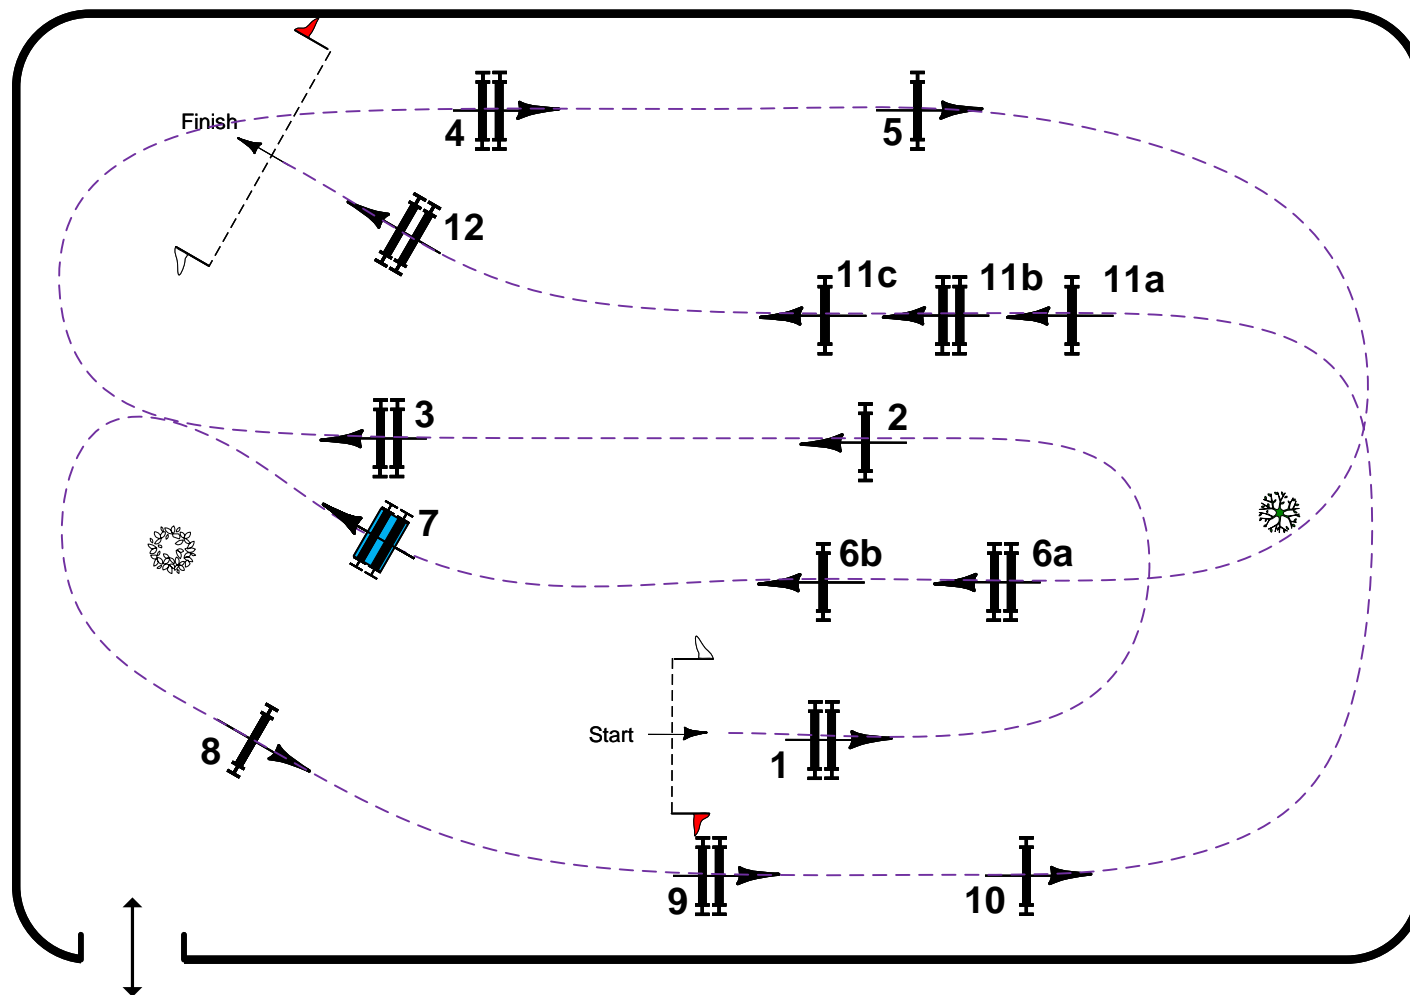

# Longleaf Pine Horse Trials - 2023

Edith Overly Memorial Arena

Sunday, April 16, 2023

Class:

**Advanced 1.25m**

Speed: 375 m/min

Length: 520 m

Time allowed: 84 sec

Time limit: 168 sec

Obstacles: 1 through 12

In Gate

Course Designer: Marc Donovan, North Carolina USA

Scale: 1" = 40ft