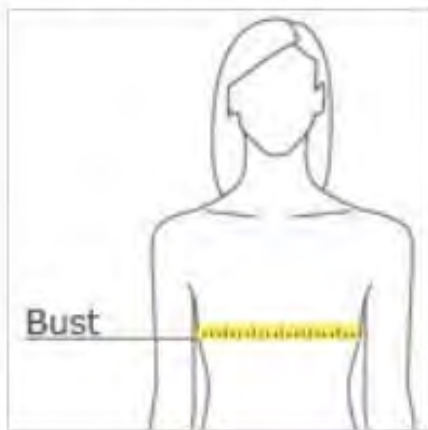

Size Charts Ladies

HOW TO MEASURE

BUST

With arms down at sides, measure around the upper body, under arms and around the fullest part of the bust.

	XS	S	M	L
Size	2	4/6	8/10	12/14
Bust	32-34	35-36	37-38	39-41

	XL	2XL	3XL	4XL
Size	16/18	20/22	24/26	28/30
Bust	42-44	45-47	48-51	52-55